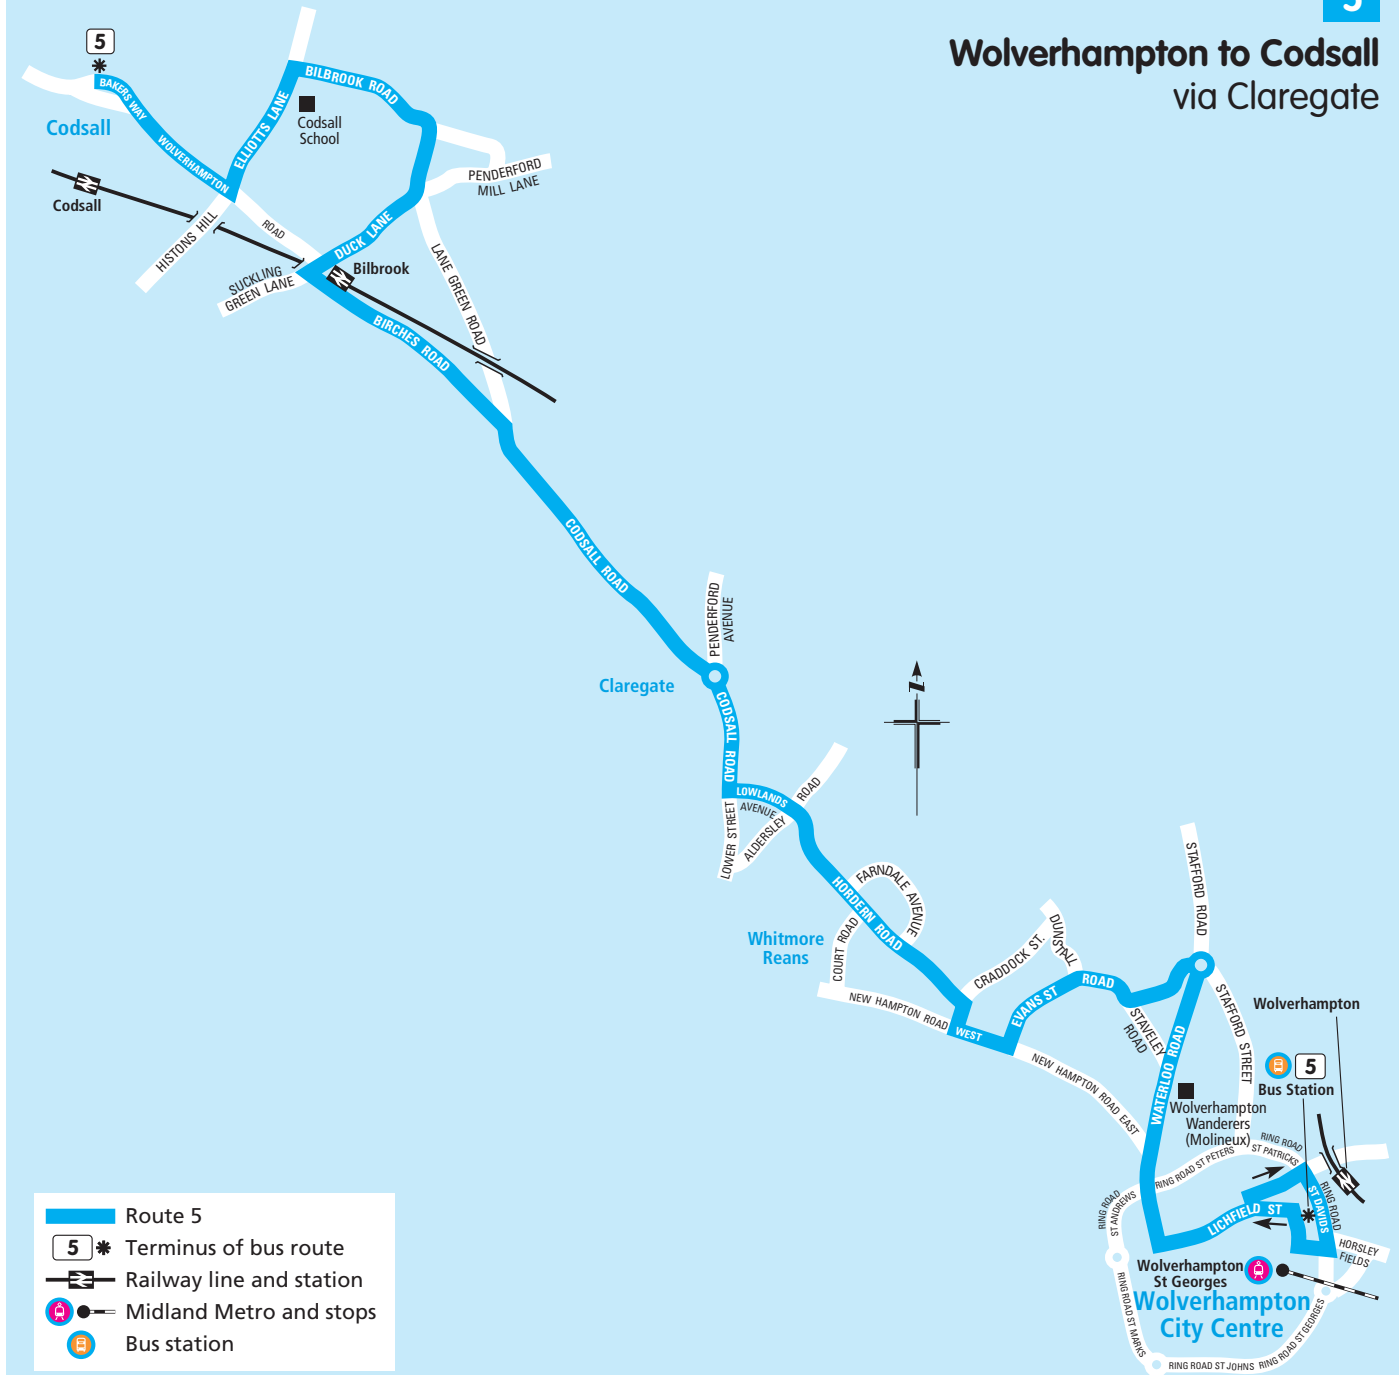

5

Wolverhampton to Codsall via Claregate

- Route 5
- 5 * Terminus of bus route
- Railway line and station
- Midland Metro and stops
- Bus station

Produced by FWT 23.6.11 www.fwt.co.uk

5 Codsall – Wolverhampton

Monday to Friday																	
Codsall, Bakers Way	0618	0641	0701	0719	0734	0747	0802	0817	0834	0851	06	21	36	51	1506	1524	
Bilbrook, Rail Station	0625	0650	0710	0728	0743	0756	0811	0826	0843	0900	then	15	30	45	00	past	
Claregate, The Claregate	0629	0655	0715	0733	0748	0801	0816	0831	0848	0905	at	20	35	50	05	each	
Whitmore Reans, Court Road	0632	0659	0719	0737	0752	0806	0821	0836	0853	0909	these	24	39	54	09	hour	
Waterloo Rd, Molineux Stadium	0639	0708	0728	0746	0801	0816	0831	0846	0903	0918	mins	33	48	03	18	until	
Wolverhampton, Bus Station	0645	0715	0735	0753	0810	0825	0840	0855	0910	0925		40	55	10	25	1540	1558

Monday to Friday																
Codsall, Bakers Way	1541	1556	1611	1626	1641	1701	1721	1743	1803	1823	1853	1923	2023	2123	2223	2323
Bilbrook, Rail Station	1550	1605	1620	1635	1650	1710	1730	1752	1812	1830	1900	1930	2030	2130	2230	2330
Claregate, The Claregate	1555	1610	1625	1640	1655	1715	1735	1757	1817	1834	1904	1934	2034	2134	2234	2334
Whitmore Reans, Court Road	1559	1614	1629	1644	1659	1719	1739	1801	1821	1837	1907	1937	2037	2137	2237	2337
Waterloo Rd, Molineux Stadium	1608	1623	1638	1653	1708	1728	1748	1809	1829	1844	1914	1944	2044	2144	2244	2344
Wolverhampton, Bus Station	1615	1630	1645	1700	1715	1735	1755	1815	1835	1850	1920	1950	2050	2150	2250	2350

Saturday																	
Codsall, Bakers Way	0618	0653	0723	0753	0823	0840	0858	0916	0936	0951	06	21	36	51	1606	1621	
Bilbrook, Rail Station	0625	0700	0730	0800	0830	0847	0905	0925	0945	1000	then	15	30	45	00	past	
Claregate, The Claregate	0629	0704	0734	0804	0834	0851	0910	0930	0950	1005	at	20	35	50	05	each	
Whitmore Reans, Court Road	0632	0707	0737	0807	0837	0854	0914	0934	0954	1009	these	24	39	54	09	hour	
Waterloo Rd, Molineux Stadium	0639	0714	0744	0814	0844	0903	0923	0943	1003	1018	mins	33	48	03	18	until	
Wolverhampton, Bus Station	0645	0720	0750	0820	0850	0910	0930	0950	1010	1025		40	55	10	25	1640	1655

Saturday														
Codsall, Bakers Way	1641	1701	1721	1743	1803	1823	1853	1923	2023	2123	2223	2323		
Bilbrook, Rail Station	1650	1710	1730	1752	1812	1830	1900	1930	2030	2130	2230	2330		
Claregate, The Claregate	1655	1715	1735	1757	1817	1834	1904	1934	2034	2134	2234	2334		
Whitmore Reans, Court Road	1659	1719	1739	1801	1821	1837	1907	1937	2037	2137	2237	2337		
Waterloo Rd, Molineux Stadium	1708	1728	1748	1809	1829	1844	1914	1944	2044	2144	2244	2344		
Wolverhampton, Bus Station	1715	1735	1755	1815	1835	1850	1920	1950	2050	2150	2250	2350		

Sunday														
Codsall, Bakers Way	0923	1023	23	1723	1823	1923	2023	2123	2223	2323				
Bilbrook, Rail Station	0930	1030	then	30	past	1730	1830	1930	2030	2130	2230	2330		
Claregate, The Claregate	0934	1034	at	34	each	1734	1834	1934	2034	2134	2234	2334		
Whitmore Reans, Court Road	0937	1037	these	37	hour	1737	1837	1937	2037	2137	2237	2337		
Waterloo Rd, Molineux Stadium	0944	1044	mins	44	until	1744	1844	1944	2044	2144	2244	2344		
Wolverhampton, Bus Station	0950	1050	50	1750	1850	1950	2050	2150	2250	2350